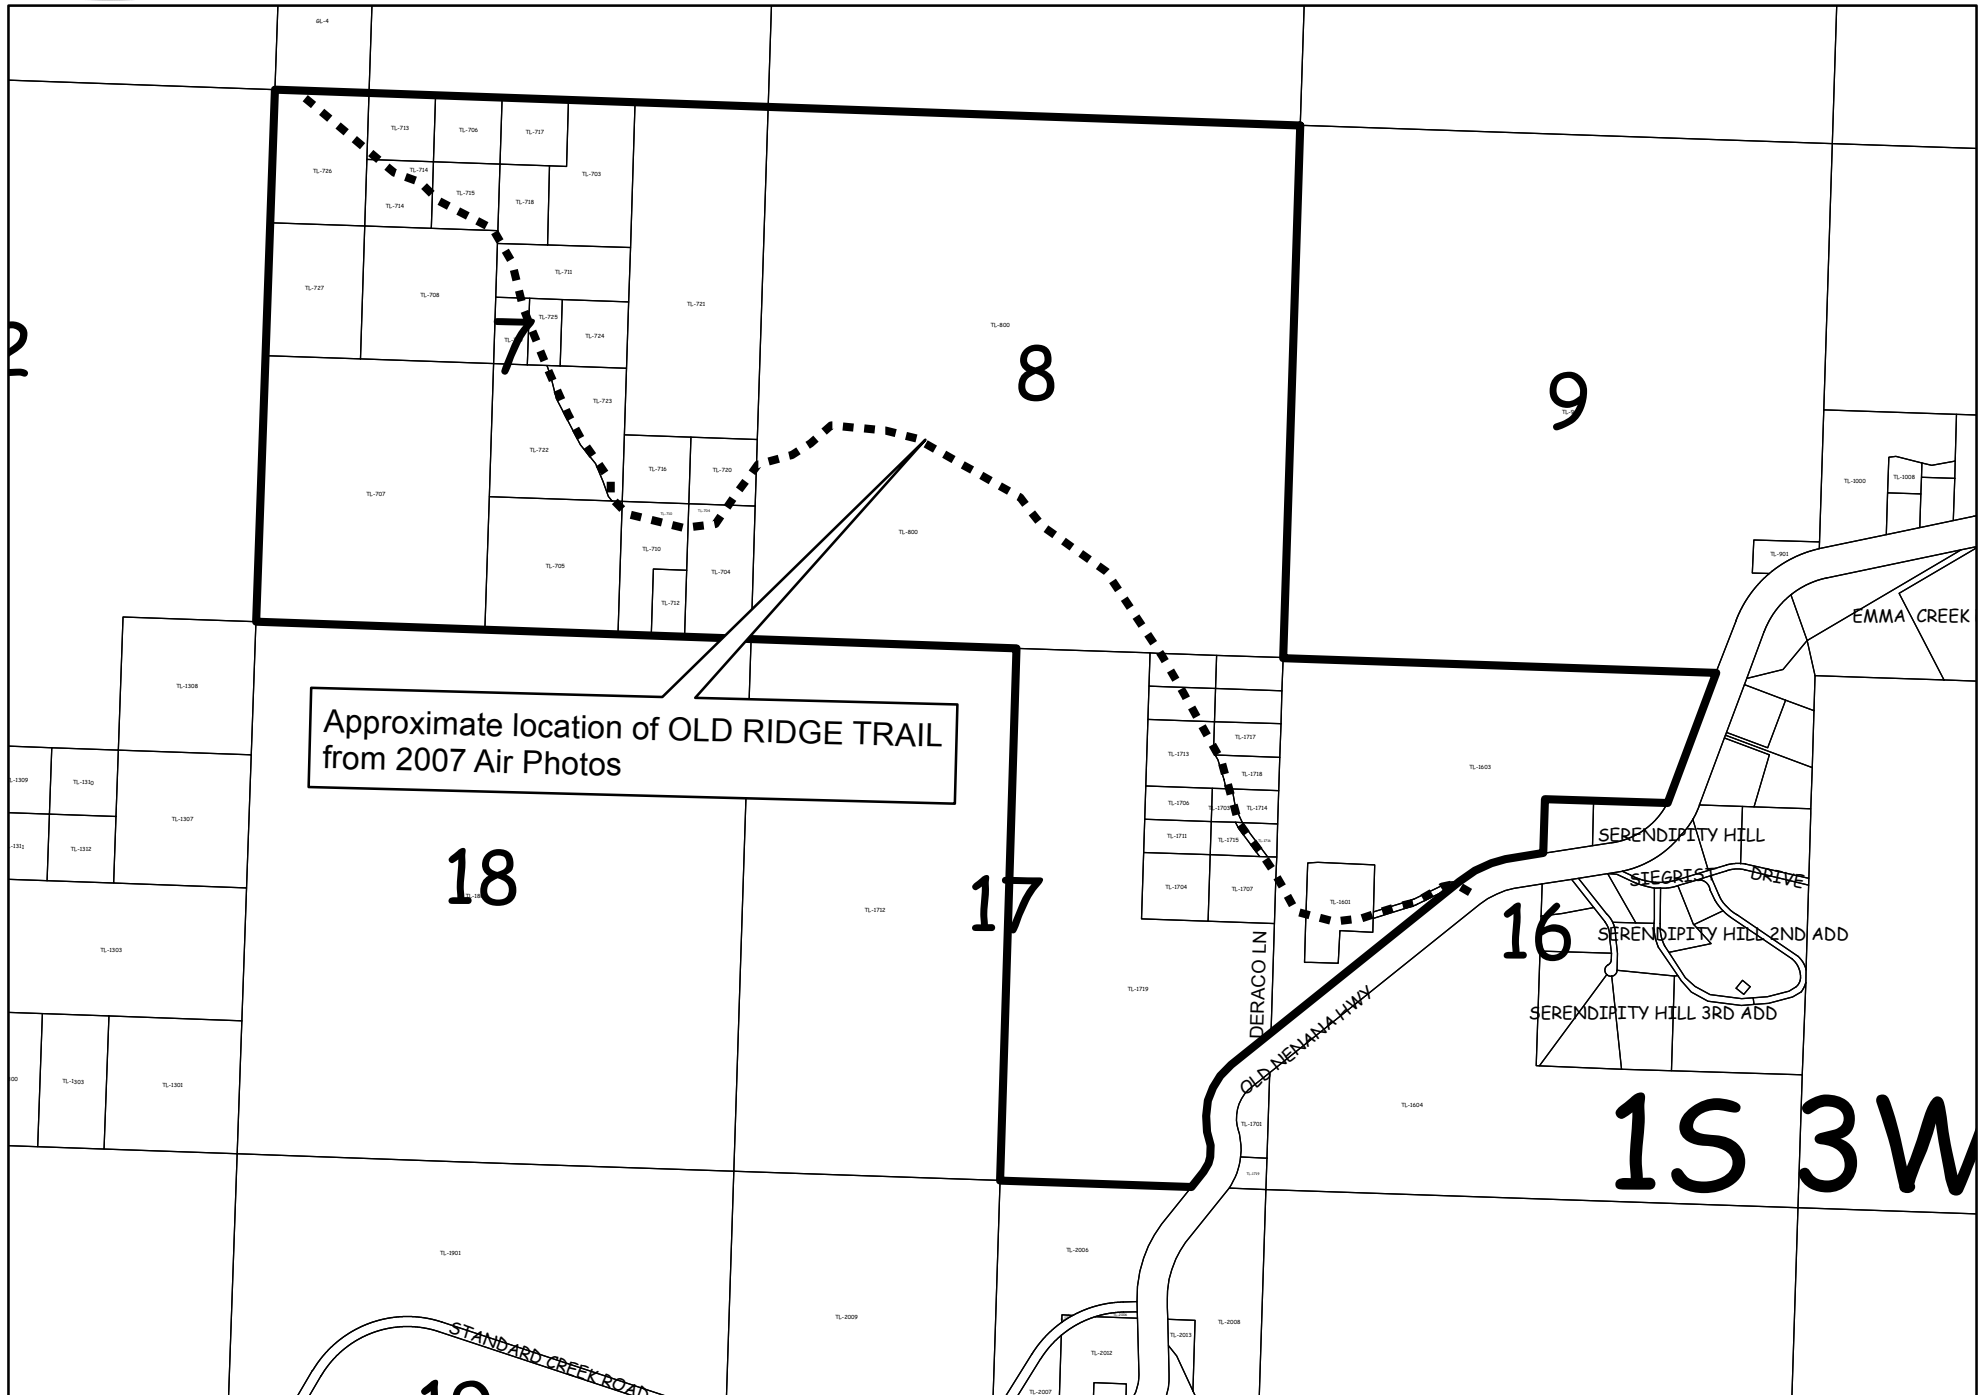

# STRAIGHT CREEK SERVICE AREA

Approximate location of OLD RIDGE TRAIL  
from 2007 Air Photos